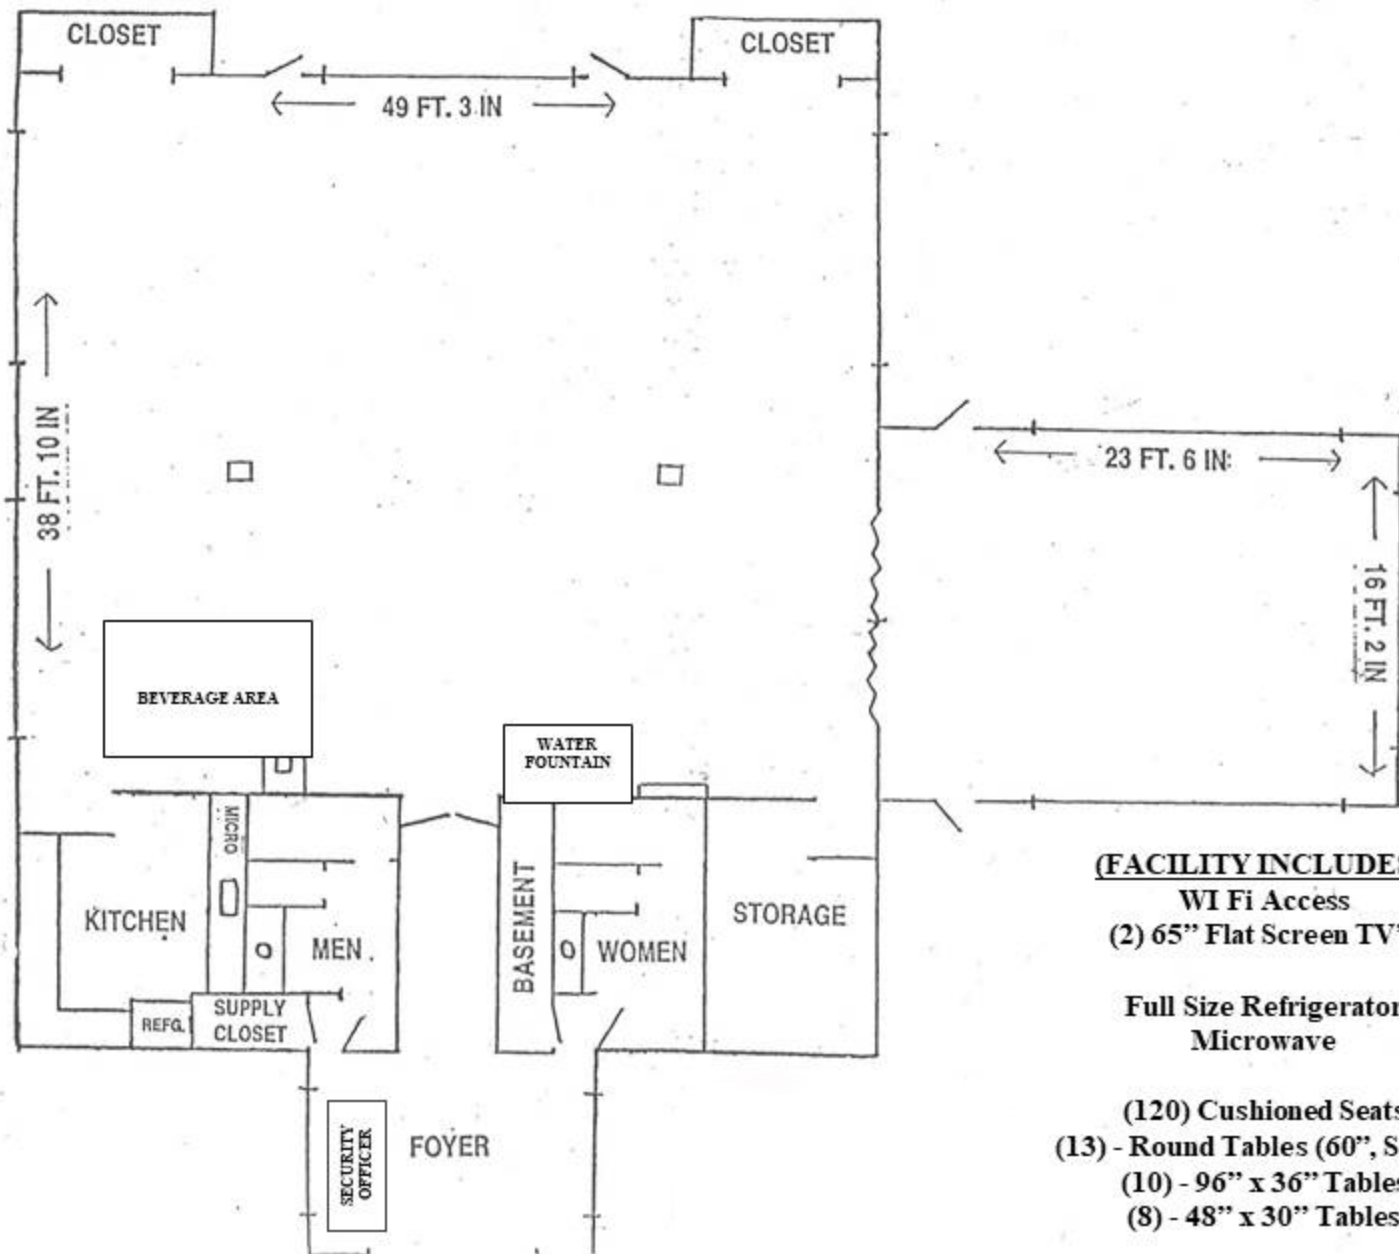

HIDDEN LAKE PARK SOCIAL CENTER HALL – 6355 BROADWAY – MERRILLVILLE, IN 46410

(FACILITY INCLUDES):

- WI Fi Access
- (2) 65" Flat Screen TV's

**Full Size Refrigerator
Microwave**

- (120) Cushioned Seats
- (13) - Round Tables (60", Seats 6)
- (10) - 96" x 36" Tables
- (8) - 48" x 30" Tables